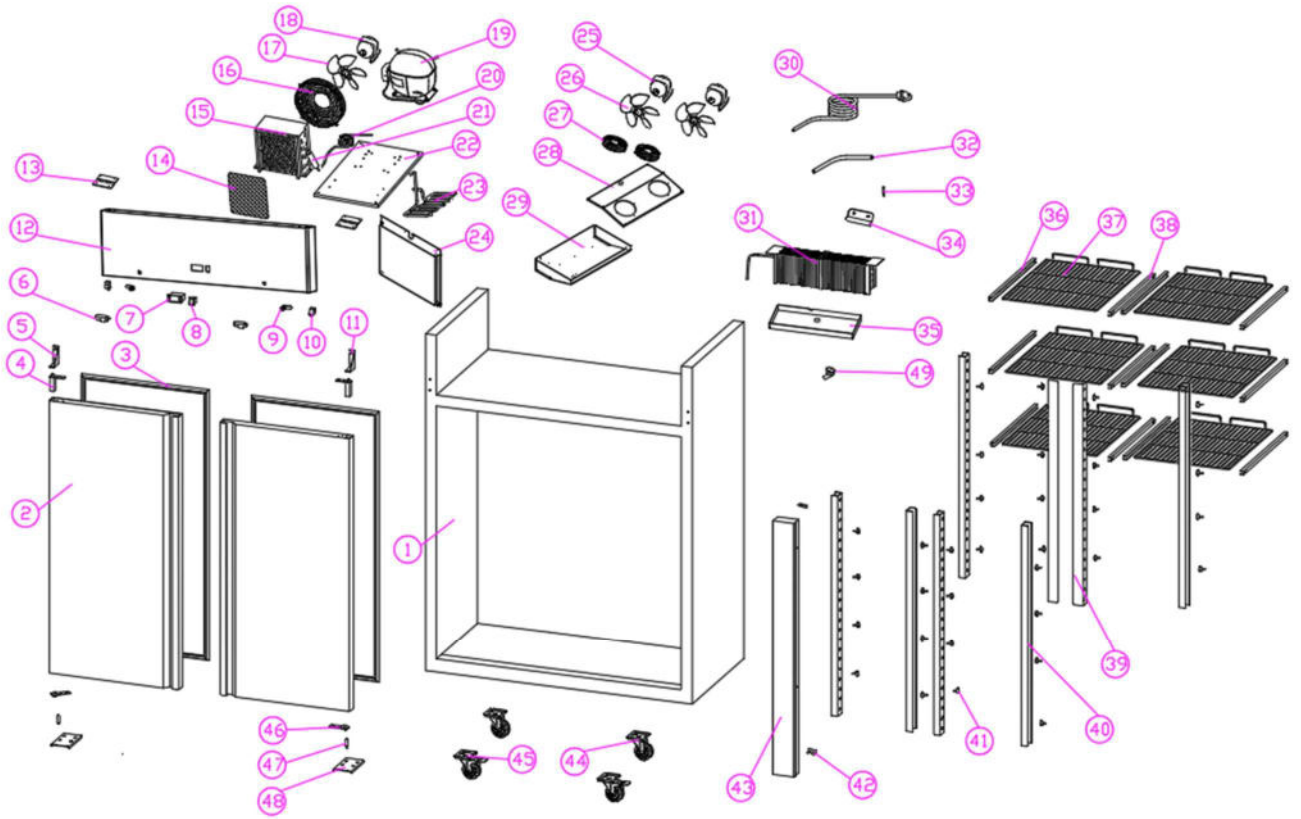

EXPLODED VIEW OF GN1200TN

SPARE PARTS LIST FOR GNX1200TN

NO.	NAME	QTY. (PCS)	REMARK
1	cabinet	1	
2	door	2	
3	door gasket	2	
4	spring hinge	2	
5	left upper hinge	1	
6	LED light	2	
7	controller	1	
8	power switch	1	
9	door lock	2	
10	light/fan switch	2	
11	right upper hinge	1	
12	panel	1	
13	panel connect	2	
14	filter net	1	
15	cond. condenser	1	
16	cond.fan cover	1	
17	cond. Fan blade	1	
18	cond. Fan motor	1	
19	compressor	1	
20	capillary	1	
21	dryer filter	1	
22	cooling unit board	1	
23	high pressure pipe	1	
24	outer drain pan	1	
25	eva. fan	2	
26	eva. fan blade	2	
27	eva. fan cover	2	
28	Fan plate	1	
29	Evaporator fixing plate	1	
30	power cord	1	
31	evaporator	1	
32	drainpipe	1	
33	sensor	1	
34	sensor clip	1	
35	inner drain pan	1	
36	left shelf guide	6	
37	shelf	6	
38	right shelf guide	6	
39	left holder	4	
40	right holder	4	
41	shelf holder screw	32	
42	middle beam connect	2	
43	middle beam	1	
44	caster (without brakes)	2	
45	caster (with brakes)	2	
46	door axis sleeve	2	
47	hinge axis	2	
48	bottom hinge	2	
49	Drain elbow	1	