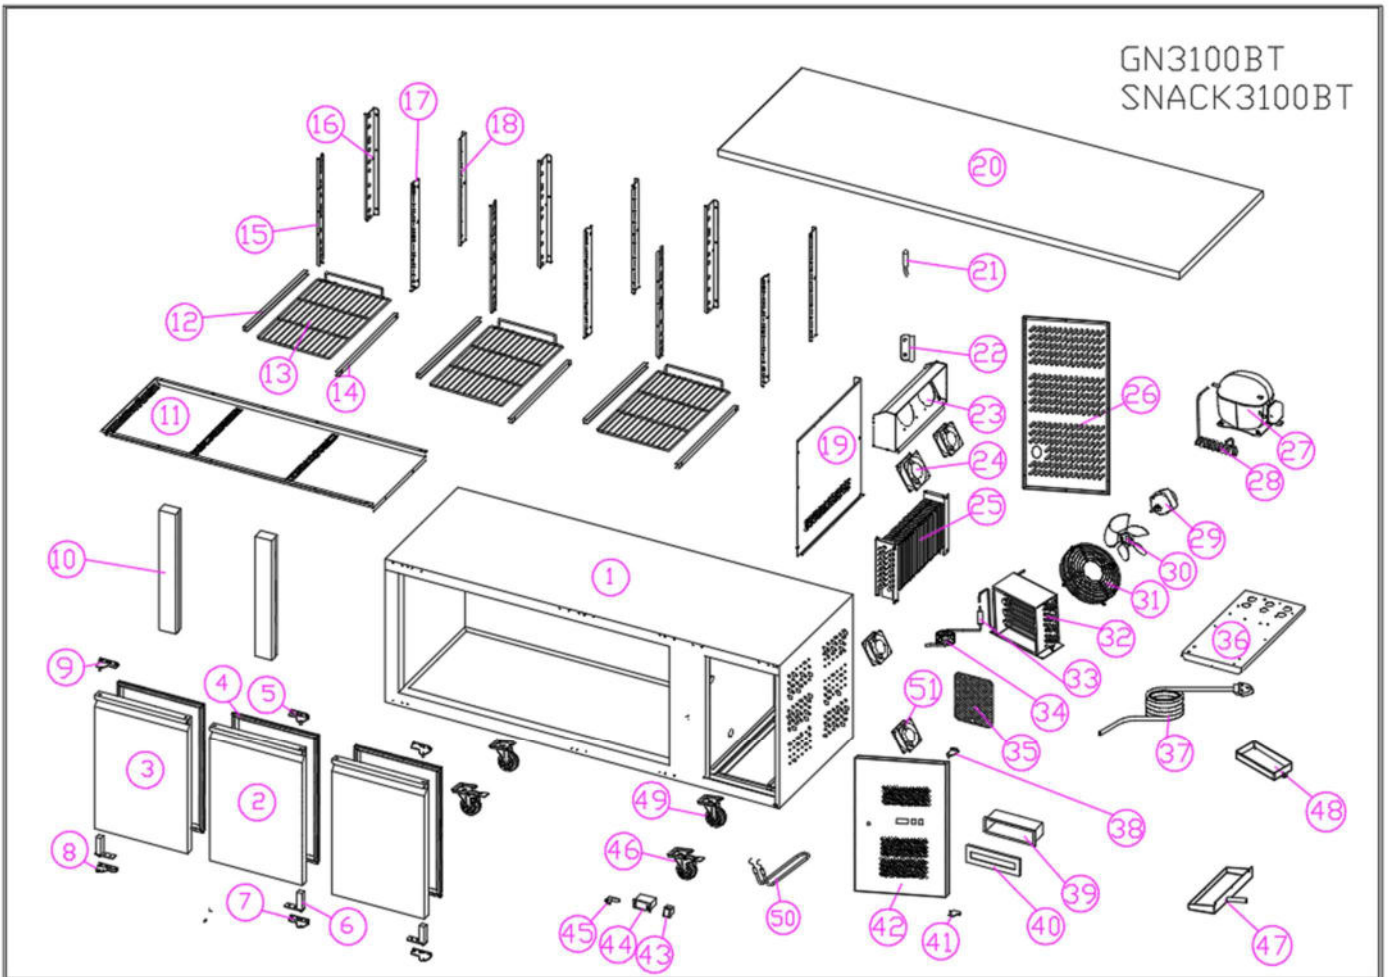

GN3100BT
SNACK3100BT

SPARE PARTS LIST FOR GNX3100BT & SLX3100BT

NO.	NAME	QUY. (PCS)	REMARK
1	FDAMED BODY	1	
2	DOOR/RIGHT	2	
3	DOOR/LEFT	1	
4	GASKET	3	
5	UP HINGE/RIGHT	2	
6	DOOR SPRING	3	
7	DOWN HINGE/RIGHT	2	
8	DOWN HINGE/LEFT	1	
9	UP HINGE/LEFT	1	
10	FIXED FRONT PANEL	2	
11	AIR FLOW CINDUCT BOARD	1	
12	SET GUIDE/LEFT	3	
13	SHELF	3	
14	SET GUIDE/RIGHT	3	
15	FRONT SUPPORT/LEFT	3	
16	BACK SUPPORT/LEFT	3	
17	FRONT SUPPORT/RIGHT	3	
18	BACK SUPPORT/RITH	3	
19	EVAPORATOR COVER	1	
20	TOP	1	
21	SENSOR	1	
22	PROBE PADDING	1	
23	FAN SUPPORT	1	
24	EVAPORATOR FAN	2	GNX3100 requires 3PCS
25	EVAPORATOR	1	
26	UNIT ROOM COVER	1	
27	COMPRESSOR	1	
28	HOT PIPE	1	
29	CONDENSOR FAN	1	
30	CONDENSOR FAN BLADE	1	
31	BASKET GUARD GRILLS	1	
32	CONDENSOR	1	
33	FILTER DRIER	1	
34	CAPILLARY	1	
35	FILTER	1	
36	UNIT BOARD	1	
37	POWER CODE	1	
38	FRONT PANEL UP HINGE	1	
39	WATER BOX PROTECTOR	1	
40	CLIP	1	
41	FRONT PANEL DOWN HINGE	1	
42	FRONG PANEL	1	
43	MAIN SWITCH	1	
44	THERMOSTAT	1	
45	LOCK	1	
46	CASTER WITH BRAKES	2	
47	INTERNAL WATER PAN	1	
48	EXTERNAL WATER PAN	1	
49	CASTER WITHOUT BRAKES	2	
50	HEATING PIPE	1	
51	Engine room cooling fan	2	