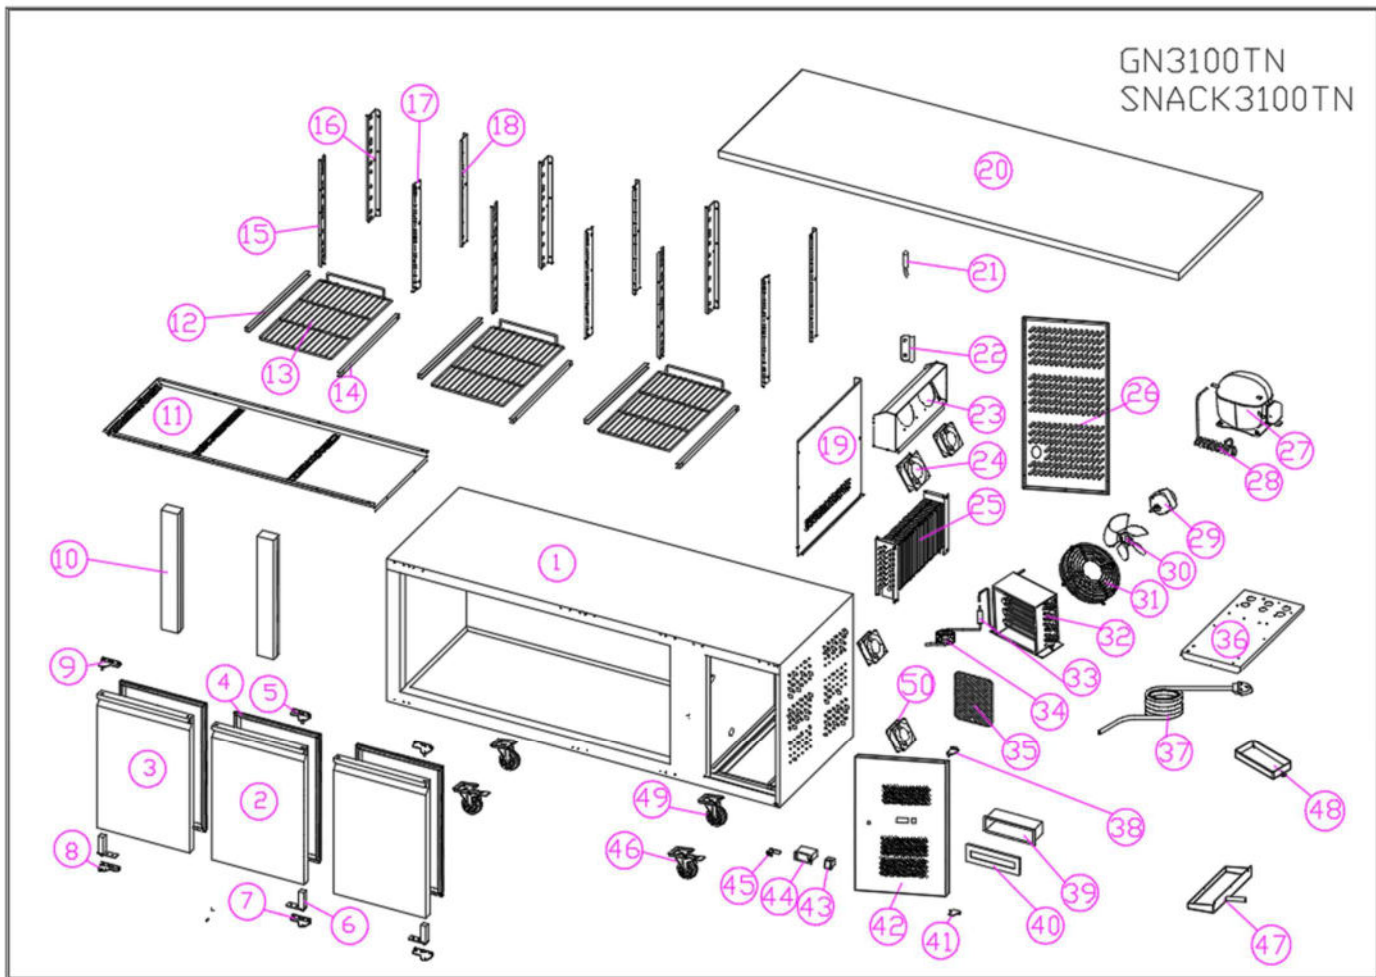

GN3100TN  
SNACK3100TN

## SPARE PARTS LIST FOR GNX3100TN &amp; SLX3100TN

NO.	NAME	QTY. (PCS)	REMARK
1	FDAMED BODY	1	
2	DOOR/RIGHT	2	
3	DOOR/LEFT	1	
4	GASKET	3	
5	UP HINGE/RIGHT	2	
6	DOOR SPRING	3	
7	DOWN HINGE/RIGHT	2	
8	DOWN HINGE/LEFT	1	
9	UP HINGE/LEFT	1	
10	FIXED FRONT PANEL	2	
11	AIR FLOW CINDUCT BOARD	1	
12	SET GUIDE/LEFT	3	
13	SHELF	3	
14	SET GUIDE/RIGHT	3	
15	FRONT SUPPORT/LEFT	3	
16	BACK SUPPORT/LEFT	3	
17	FRONT SUPPORT/RIGHT	3	
18	BACK SUPPORT/RITH	3	
19	EVAPORATOR COVER	1	
20	TOP	1	
21	SENSOR	1	
22	PROBE PADDING	1	
23	FAN SUPPORT	1	
24	EVAPORATOR FAN	2	
25	EVAPORATOR	1	
26	UNIT ROOM COVER	1	
27	COMPRESSOR	1	
28	HOT PIPE	1	
29	CONDENSOR FAN	1	
30	CONDENSOR FAN BLADE	1	
31	BASKET GUARD GRILLS	1	
32	CONDENSOR	1	
33	FILTER DRIER	1	
34	CAPILLARY	1	
35	FILTER	1	
36	UNIT BOARD	1	
37	POWER CODE	1	
38	FRONT PANEL UP HINGE	1	
39	WATER BOX PROTECTOR	1	
40	CLIP	1	
41	FRONT PANEL DOWN HINGE	1	
42	FRONG PANEL	1	
43	MAIN SWITCH	1	
44	THERMOSTAT	1	
45	LOCK	1	
46	CASTER WITH BRAKES	2	
47	INTERNAL WATER PAN	1	
48	EXTERNAL WATER PAN	1	
49	CASTER WITHOUT BRAKES	2	
50	Engine room cooling fan	2	