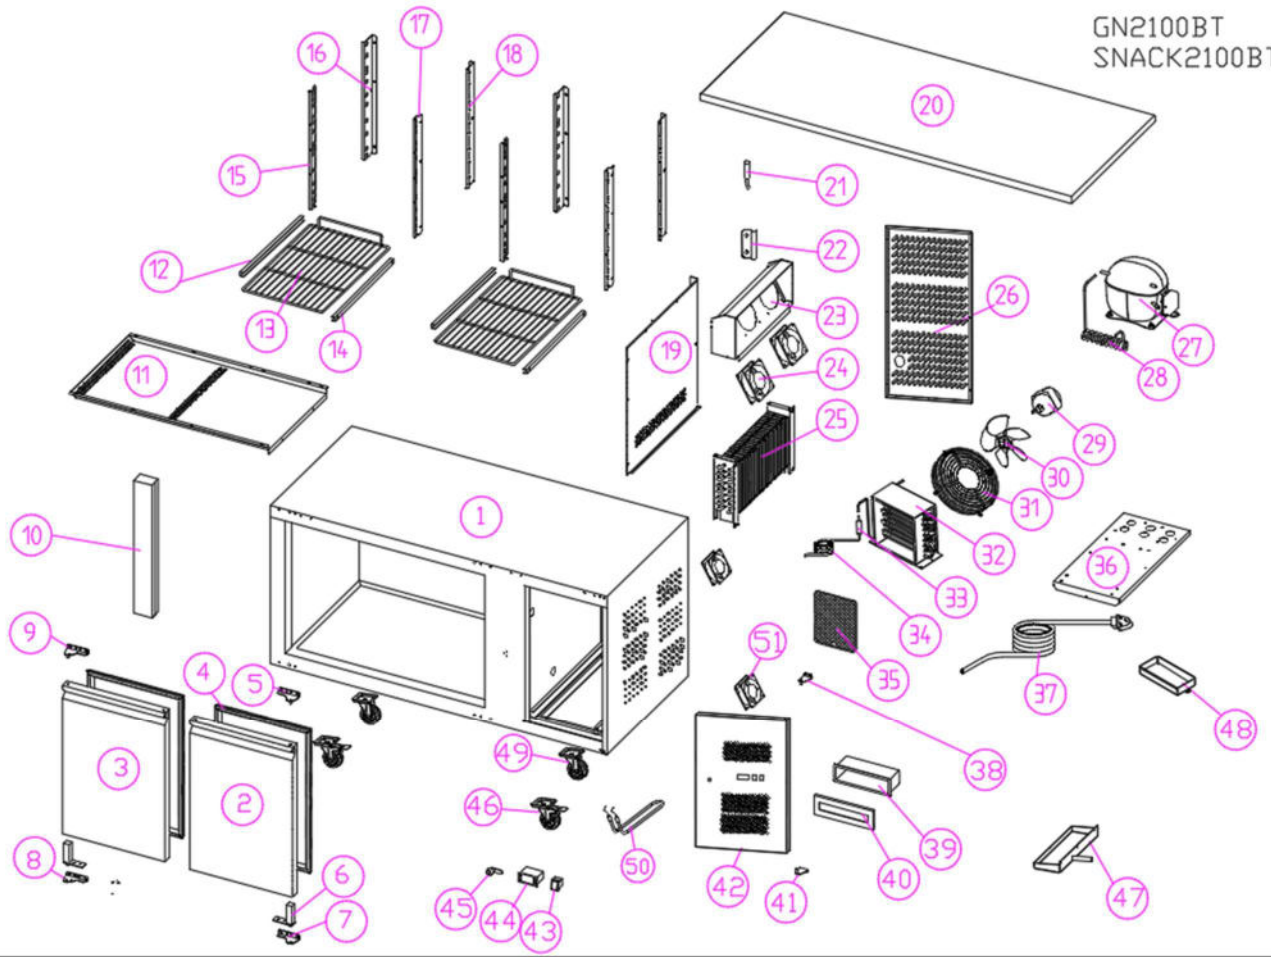

GN2100BT
SNACK2100BT

SPARE PARTS LIST FOR GNX2100BT & SLX2100BT

NO.	NAME	QTY. (PCS)	REMARK
1	FDAMED BODY	1	
2	DOOR/RIGHT	1	
3	DOOR/LEFT	1	
4	GASKET	2	
5	UP HINGE/RIGHT	1	
6	DOOR SPRING	2	
7	DOWN HINGE/RIGHT	1	
8	DOWN HINGE/LEFT	1	
9	UP HINGE/LEFT	1	
10	FIXED FRONT PANEL	1	
11	AIR FLOW CINDUCT BOARD	1	
12	SET GUIDE/LEFT	2	
13	SHELF	2	
14	SET GUIDE/RIGHT	2	
15	FRONT SUPPORT/LEFT	2	
16	BACK SUPPORT/LEFT	2	
17	FRONT SUPPORT/RIGHT	2	
18	BACK SUPPORT/RITH	2	
19	EVAPORATOR COVER	1	
20	TOP	1	
21	SENSOR	1	
22	PROBE PADDING	1	
23	FAN SUPPORT	1	
24	EVAPORATOR FAN	2	
25	EVAPORATOR	1	
26	UNIT ROOM COVER	1	
27	COMPRESSOR	1	
28	HOT PIPE	1	
29	CONDENSOR FAN	1	
30	CONDENSOR FAN BLADE	1	
31	BASKET GUARD GRILLS	1	
32	CONDENSOR	1	
33	FILTER DRIER	1	
34	CAPILLARY	1	
35	FILTER	1	
36	UNIT BOARD	1	
37	POWER CODE	1	
38	FRONT PANEL UP HINGE	1	
39	WATER BOX PROTECTOR	1	
40	CLIP	1	
41	FRONT PANEL DOWN HINGE	1	
42	FRONG PANEL	1	
43	MAIN SWITCH	1	
44	THERMOSTAT	1	
45	LOCK	1	
46	CASTER WITH BRAKES	2	
47	INTERNAL WATER PAN	1	
48	EXTERNAL WATER PAN	1	
49	CASTER WITHOUT BRAKES	2	
50	HEATING PIPE	1	
51	Engine room cooling fan	2	