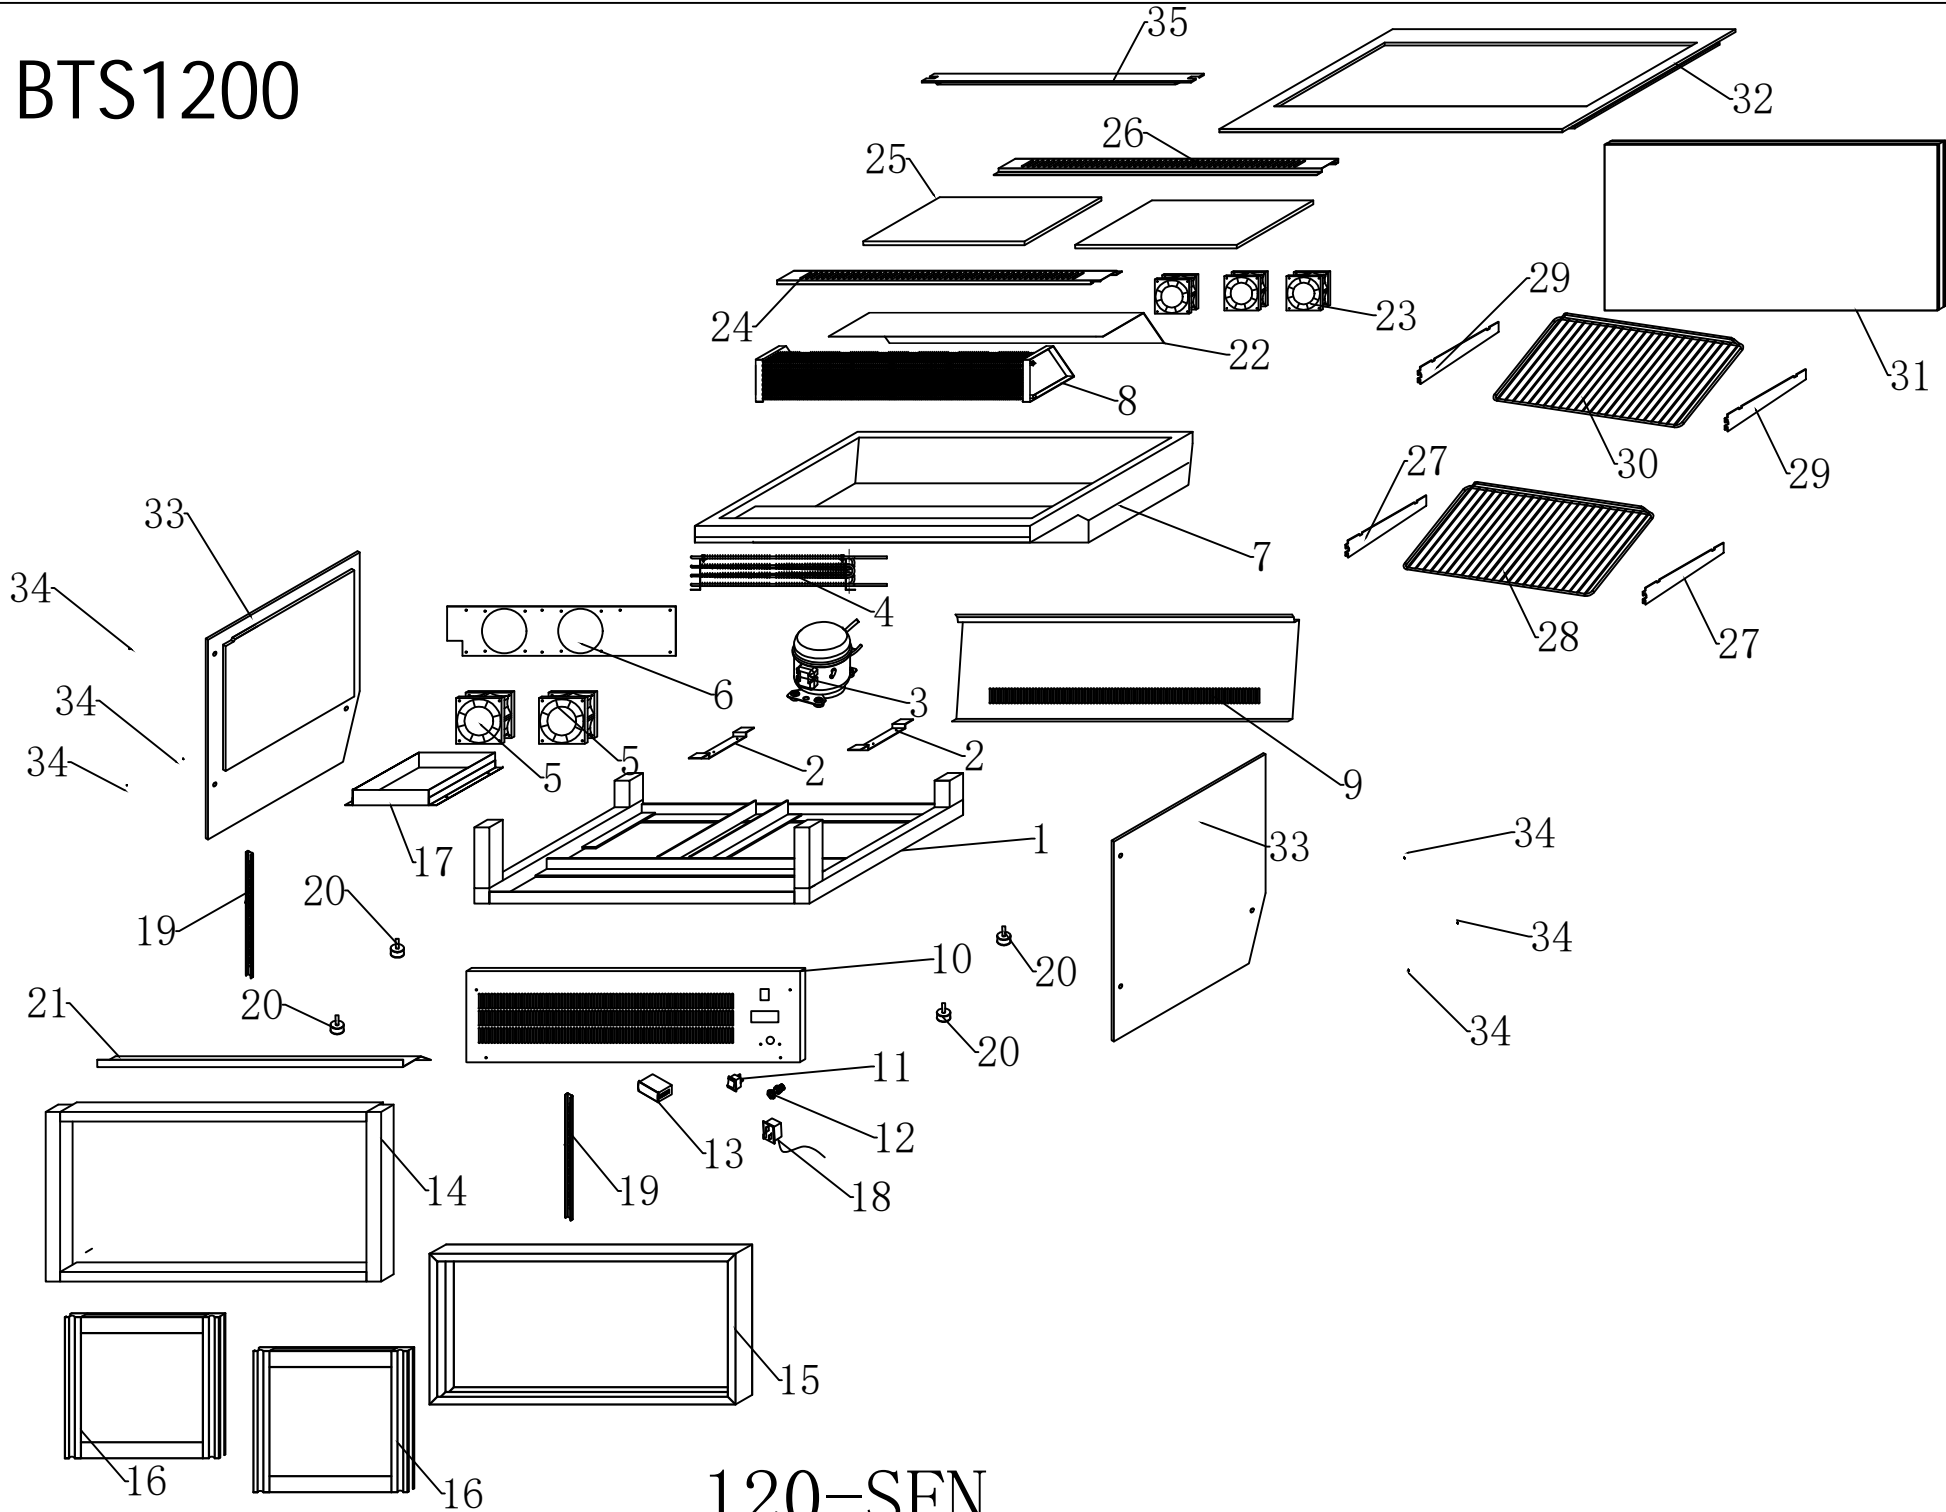

BTS1200

120-SFN

NO.	Part Name	Qty
1	Support	1
2	Mounting Plate	2
3	Compressor	1
4	Condenser	1
5	Condenser Fan	1
6	Plate of Condenser fan	1
7	Base	1
8	Evaporator	1
9	Front Panel	1
10	Rear Ventilation Panel	1
11	Switch	1
12	Wire Clamp	1
13	Controller	1
14	Frame Pillar	1
15	Frame	1
16	Sliding Door	2
17	Water Box	1
18	Power Cord	1
19	Shelf Ladder Bar	2
20	Feet	4
21	Lamp Shade	1
22	Fixed Panel of Evaporation Fan	1
23	Evaporation Fan	3
24	Air Outlet Panel	1
25	Bottom Panel	2
26	Air Inlet Panel	1
27	Lower Bracket	2
28	Lower Basket Shelf	1
29	Upper Bracket	2
30	Upper Basket Shelf	1
31	Front Glass	1
32	Top Glass	1
33	Side Glass	2
34	Screw	6
35	Lamp	1