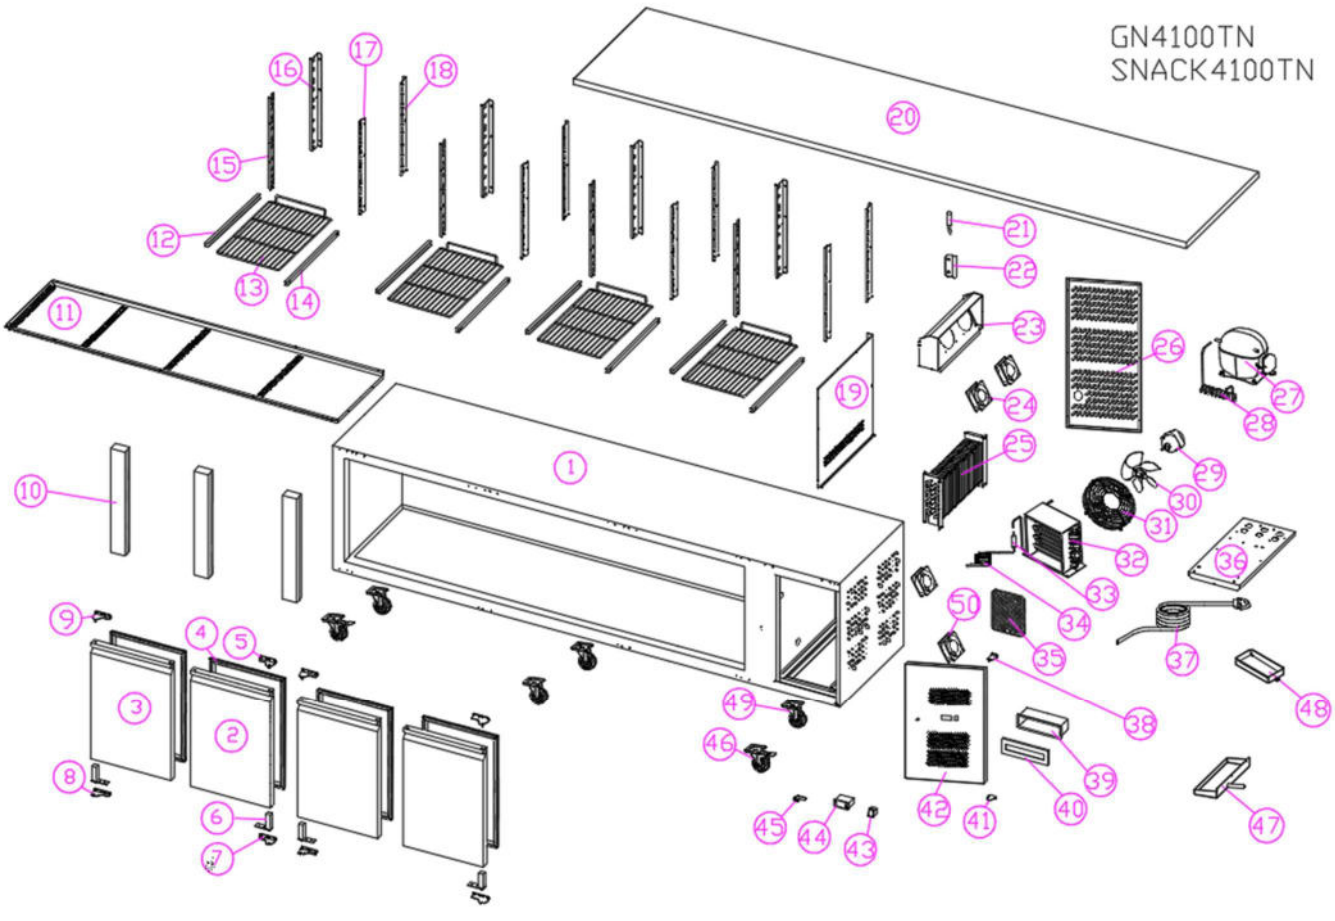

GN4100TN  
SNACK4100TN

## SPARE PARTS LIST FOR GNX4100TN &amp; SLX4100TN

NO.	NAME	QTY. (PCS)	REMARK
1	FDAMED BODY	1	
2	DOOR/RIGHT	2	
3	DOOR/LEFT	2	
4	GASKET	4	
5	UP HINGE/RIGHT	2	
6	DOOR SPRING	4	
7	DOWN HINGE/RIGHT	2	
8	DOWN HINGE/LEFT	2	
9	UP HINGE/LEFT	2	
10	FIXED FRONT PANEL	3	
11	AIR FLOW CINDUCT BOARD	1	
12	SET GUIDE/LEFT	4	
13	SHELF	4	
14	SET GUIDE/RIGHT	4	
15	FRONT SUPPORT/LEFT	4	
16	BACK SUPPORT/LEFT	4	
17	FRONT SUPPORT/RIGHT	4	
18	BACK SUPPORT/RITH	4	
19	EVAPORATOR COVER	1	
20	TOP	1	
21	SENSOR	1	
22	PROBE PADDING	1	
23	FAN SUPPORT	1	
24	EVAPORATOR FAN	2	GNX4100 USE 3PCS
25	EVAPORATOR	1	
26	UNIT ROOM COVER	1	
27	COMPRESSOR	1	
28	HOT PIPE	1	
29	CONDENSOR FAN	1	
30	CONDENSOR FAN BLADE	1	
31	BASKET GUARD GRILLS	1	
32	CONDENSOR	1	
33	FILTER DRIER	1	
34	CAPILLARY	1	
35	FILTER	1	
36	UNIT BOARD	1	
37	POWER CODE	1	
38	FRONT PANEL UP HINGE	1	
39	WATER BOX PROTECTOR	1	
40	CLIP	1	
41	FRONT PANEL DOWN HINGE	1	
42	FRONG PANEL	1	
43	MAIN SWITCH	1	
44	THERMOSTAT	1	
45	LOCK	1	
46	CASTER WITH BRAKES	2	
47	INTERNAL WATER PAN	1	
48	EXTERNAL WATER PAN	1	
49	CASTER WITHOUT BRAKES	4	
50	Engine room cooling fan	2	